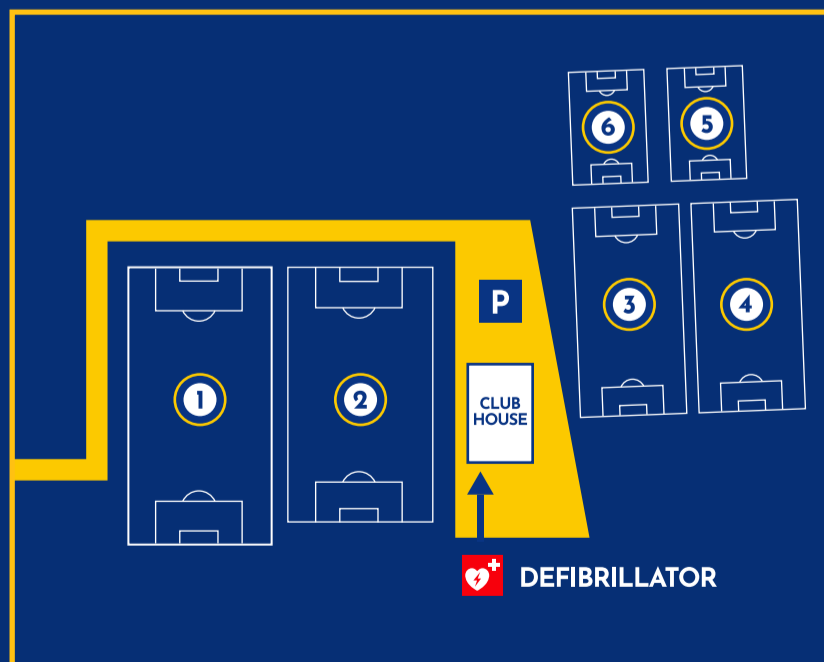

INCL. ACCESSIBLE

INCL. VAPING

EXCL. GUIDE DOGS

SPEED LIMIT

WE ARE FULLY COMMITTED TO THE FA RESPECT CAMPAIGN.

We would ask all supporters to stand behind the respect barrier/cones throughout the match. We also ask all spectators, players and coaches to respect match day officials, players and each other to ensure everyone enjoys the game.